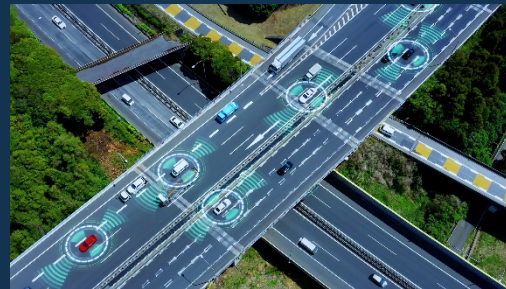

FEATURED FUNCTIONS

Performs proximity
detection

+

Alerts workers who are
too close to the
heavy machinery

PROBLEM SOLVED

Detects workers accurately

+

Prevents accidents
from happening

LiDAR
traffic detection

FEATURED FUNCTIONS

Collects real-time data from:

- Traffic speed
- Vehicle types
- Traffic flow
- Traffic conditions

PROBLEM SOLVED

Avoids inaccurate
manual measurement

+

Avoids privacy concerns

Smart Construction Security Camera - SCSC

SCSC is an all-in-one product, built-in 5G & AI capabilities for quick installation

- 5G real-time detection of PPE non-compliance
- Expanded to other safety-related use cases.