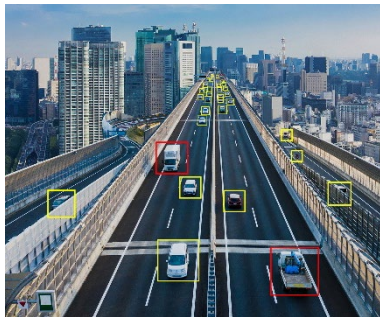

FEATURED FUNCTIONS

Performs proximity
detection

+

Alerts workers who are
too close to the
heavy machinery

PROBLEM SOLVED

Detects workers accurately

+

Prevents accidents
from happening

LiDAR
traffic detection

FEATURED FUNCTIONS

Collects real-time data from:

- Traffic speed
- Vehicle types
- Traffic flow
- Traffic conditions

PROBLEM SOLVED

Avoids inaccurate
manual measurement

+

Avoids privacy concerns