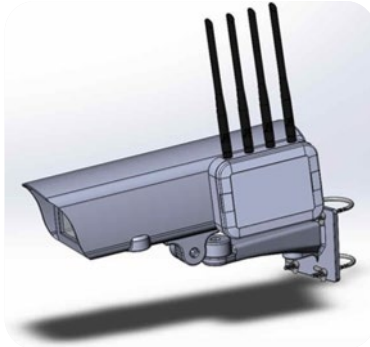

FEATURED FUNCTIONS

- People counting
- Safety helmet compliance calculation
- Safety vest compliance
- Real-time detection of safety violations