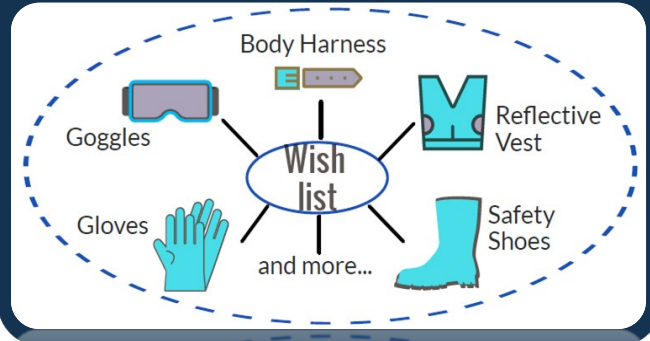

Functionality + Wish list