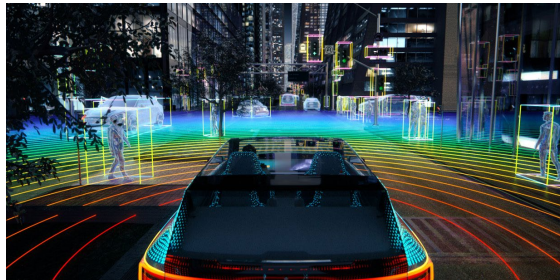

FEATURED FUNCTIONS

Performs proximity
detection

+

Alerts workers who are
too close to the
heavy machinery

PROBLEM SOLVED

Detects workers accurately

+

Prevents accidents
from happening

LiDAR
traffic detection

FEATURED FUNCTIONS

Collects real-time data from:

- Traffic speed
- Vehicle types
- Traffic flow
- Traffic conditions

PROBLEM SOLVED

Avoids inaccurate
manual measurement

+

Avoids privacy concerns

Smart Construction Security Camera - SCSC

SCSC is an all-in-one product, built-in 5G & AI capabilities for quick installation

- 5G real-time detection of PPE non-compliance
- Expanded to other safety-related use cases.