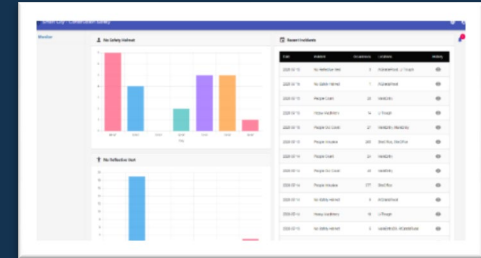

- ❑ Ethical & Privacy
- ❑ Enhance safety
- ❑ Data Collection
- ❑ Value-adding for future infrastructure planning

SaferAI

Turns
live videos
into accurate
actionable
analytics

FEATURED FUNCTIONS

Site worker
entry/exit counts

Designated work clothing
non-compliance

PPE non-compliance

Heavy machinery
area detection

PROBLEM SOLVED

Decreases
data collection time
by 95%

KARTA·X

SaferAI

Heavy machinery
proximity warning system

LiDAR
traffic detection

FEATURED FUNCTIONS

Collects real-time data from:

- Traffic speed
- Vehicle types
- Traffic flow
- Traffic conditions

PROBLEM SOLVED

Avoids inaccurate
manual measurement

+

Avoids privacy concerns